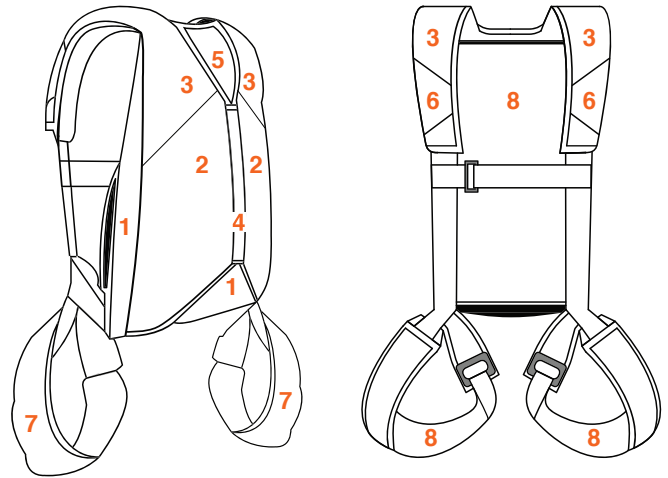

Harness / Container Package Features

Integrated Risers, Non-articulated Harness with Aluminum Leg Hardware, 1" Chest Strap, Top Through Loop, Bottomless Corners, Narrow Leg Pads, Hook Knife, EZ Grab Toggles, Lightweight Parapak Construction, 9' Bridle, Stash Bag Pocket and more.

Canopy Type/Size: _____

Harness Options

- Harness Container Package (See Features Above)
- Articulated Harness (Hip Rings)
- Black Stainless Chest Strap w/Black Riser Ring Guide & Aluminum Legs (Non Articulated)
- Full Stainless Steel Hardware

Container Options

- D30 Removable Spine Protector Pad
- SaddleBags (Zippered Leg Strap Storage Pockets w/ Wide Leg Pad)
- Magnet Bridle Guide (Shoulder/Bridle Magnet for Hand Held PC)
- Pin Stripes (Pin Stripe Trim at Mud Flaps, Container Curve)
- Monogram on Mud Flap **BLOCK** - or - *SCRIPT*
- Text for Monogram: _____

Extras

- RAS (Set of 4 Rings/Slider)
- Stash Bag Deluxe
- WLO "What Line Over?" Toggles (Sub in place of EZ Grab)
- WLO "What Line Over?" + EZ Grab Toggles

Harness Color: Black Navy Royal Silver

- 1** Bottom Flap & Side Gusset _____
- 2** Side Flaps _____
- 3** Riser Covers _____
- 4** Pin Protector Flap _____
- 5** Top Flap _____
- 6** Mud Flap(Contrast w/ #3 Color for Best Look) _____
- 7** Leg Pad _____