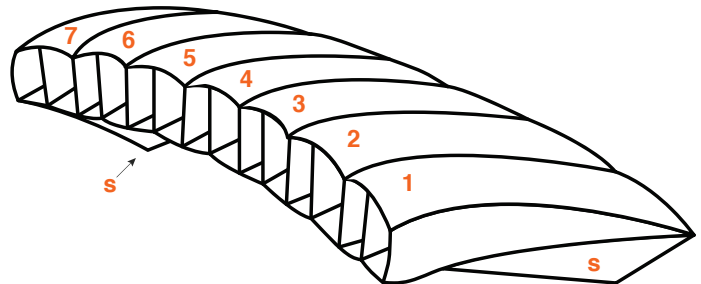

Customer Information

Name: _____
Email: _____
Age: _____
Number of Skydives: _____
Number of BASE Jumps: _____
Time in Sport: _____

Standard Features Include:

- 3 Bottom Surface Vents and Valves
- Lightweight Traditional Tail Pocket*
- Large-Mesh Slider*
- White with Red (Tailgate Friendly) Lines*
- Two Toggle Settings
- Two Brake Settings
- #5 Stainless Steel Links with Covers

Buying a complete BASE kit?

Contact Apex BASE for information regarding Canopy and Container Package Deals.

*Options:

- ☐ Top Load Tail Pocket - No Additional Charge
- ☐ Black w/ Red (Tailgate Friendly) Lines
- ☐ Small Mesh Slider - No Additional Charge
- ☐ RAS Remove-A-Slider with Soft Links
- ☐ Multi 2 Tail Pocket Support System

Standard Fabric Color choices:

Black, Red, Silver, White, Yellow, Teal, Orange, Kelly Green, Navy, Royal.

UltraLite Fabric Color choices:

Black, Silver, White

Canopy Size:

☐ 190	☐ 230	☐ 270	☐ 310
☐ 200	☐ 240	☐ 280	☐ 320
☐ 210	☐ 250	☐ 290	☐ 330
☐ 220	☐ 260	☐ 300	☐ 340

Contact Apex BASE for additional sizes.

Canopy Fabric

Standard: **UltraLite:**

☐ ☐

Contact Apex for current availability.
(Colors may vary by dye lot)

Color Pattern Option 1: ☐

Primary Color (Cells 1, 2, 3, 5, 6, 7)
Standard Fabric _____ UltraLite Fabric _____

_____ or _____

Secondary Color (Cells 4 & Stabilizers)
Standard Fabric _____ UltraLite Fabric _____

_____ or _____

Color Pattern Option 2: ☐

Primary Color (Cells 1, 2, 4, 6, 7)
Standard Fabric _____ UltraLite Fabric _____

_____ or _____

Secondary Color (Cells 3, 5 & Stabilizers)
Standard Fabric _____ UltraLite Fabric _____

_____ or _____