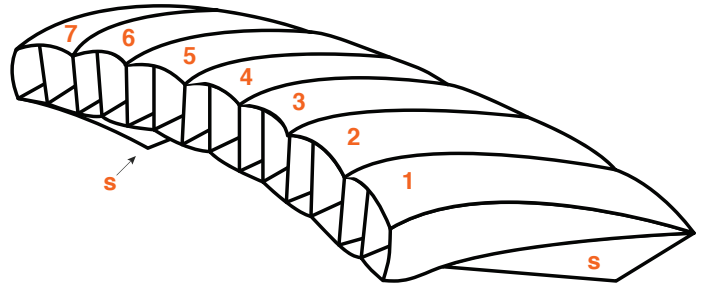

Customer Information

Name: _____
Email: _____
Age: _____
Number of Skydives: _____
Number of BASE Jumps: _____
Time in Sport: _____

Standard Features Include:

- Ultralite Fabric
- 3 Bottom Surface Vents and Valves
- Lightweight Traditional Tail Pocket*
- Large-Mesh Slider*
- White with Red (Tailgate Friendly) Lines*
- Two Toggle Settings
- Two Brake Settings
- #5 Stainless Steel Links with Covers

Buying a complete BASE kit?

Contact Apex BASE for information regarding Canopy and Container Package Deals.

*Options:

- ☐ Top Load Tail Pocket - No Additional Charge
- ☐ Black w/ Red (Tailgate Friendly) Lines
- ☐ Small Mesh Slider - No Additional Charge
- ☐ RAS Remove-A-Slider with Soft Links
- ☐ Multi 2 Tail Pocket Support System

Standard Fabric Color choices for secondary color:

Black, Red, Silver, White, Yellow, Teal, Orange, Kelly Green, Navy, Royal.

UltraLite Fabric Color choices:

Black, Silver, White

Canopy Size:

☐ 190	☐ 230	☐ 270	☐ 310
☐ 200	☐ 240	☐ 280	☐ 320
☐ 210	☐ 250	☐ 290	☐ 330
☐ 220	☐ 260	☐ 300	☐ 340

Contact Apex BASE for additional sizes.

Contact Apex for current availability.
(Colors may vary by dye lot)

Color Pattern Option 1:

Primary Color (Cells 1, 2, 3, 5, 6, 7)
Standard Fabric _____ UltraLite Fabric _____

_____ or _____

Secondary Color (Cells 4 & Stabilizers)
Standard Fabric _____ UltraLite Fabric _____

_____ or _____

Color Pattern Option 2:

Primary Color (Cells 1, 2, 4, 6, 7)
Standard Fabric _____ UltraLite Fabric _____

_____ or _____

Secondary Color (Cells 3, 5 & Stabilizers)
Standard Fabric _____ UltraLite Fabric _____

_____ or _____