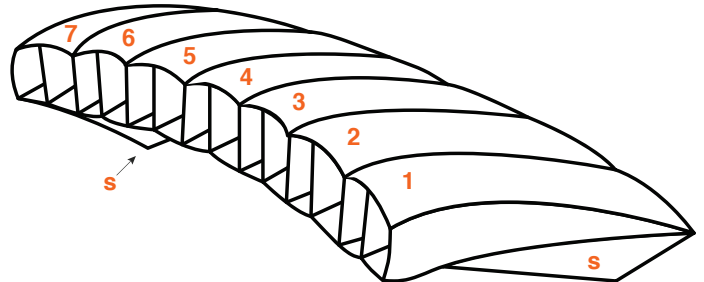

Customer Information

Name: _____

Email: _____

Age: _____

Number of Skydives: _____

Number of BASE Jumps: _____

Time in Sport: _____

Standard Features Include:

- 3 Bottom Surface Vents and Valves
- Lightweight Traditional Tail Pocket*
- Large-Mesh Slider*
- White with Red (Tailgate Friendly) Lines*
- Two Toggle Settings
- Two Brake Settings
- #5 Stainless Steel Links with Covers

Buying a complete BASE kit?

Contact Apex BASE for information regarding Canopy and Container Package Deals.

*Options:

- ☐ Top Load Tail Pocket - No Additional Charge
- ☐ Black w/ Red (Tailgate Friendly) Lines
- ☐ Small Mesh Slider - No Additional Charge
- ☐ RAS Remove-A-Slider with Soft Links
- ☐ Multi 2 Tail Pocket Support System

Standard Fabric Color choices:

Black, Red, Silver, White, Yellow, Teal, Orange, Kelly Green, Navy, Royal.

UltraLite Fabric Color choices:

Black, Silver, White

Canopy Size:

☐ 190	☐ 230	☐ 270	☐ 310
☐ 200	☐ 240	☐ 280	☐ 320
☐ 210	☐ 250	☐ 290	☐ 330
☐ 220	☐ 260	☐ 300	☐ 340

Contact Apex BASE for additional sizes.

Canopy Fabric

Standard: **UltraLite:**

Contact Apex for current availability.
(Colors may vary by dye lot)

Color Pattern Option 1: ☐

Primary Color (Cells 1, 2, 3, 5, 6, 7)
Standard Fabric   UltraLite Fabric

_____ or _____

Secondary Color (Cells 4 & Stabilizers)
Standard Fabric   UltraLite Fabric

_____ or _____

Color Pattern Option 2: ☐

Primary Color (Cells 1, 2, 4, 6, 7)
Standard Fabric   UltraLite Fabric

_____ or _____

Secondary Color (Cells 3, 5 & Stabilizers)
Standard Fabric   UltraLite Fabric

_____ or _____