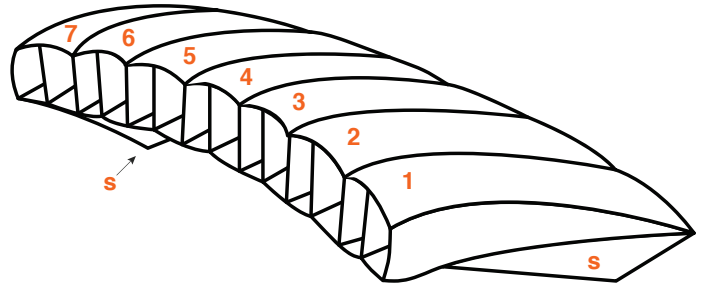

\$2500

\$2840

Canopy Size:

260

290

270

300

280

310

Contact Apex BASE for additional sizes. Additional charges may apply.

Contact Apex for current availability. (Colors may vary by dye lot)

Color Pattern Option 1:

Primary Color (Cells 1, 2, 3, 5, 6, 7)