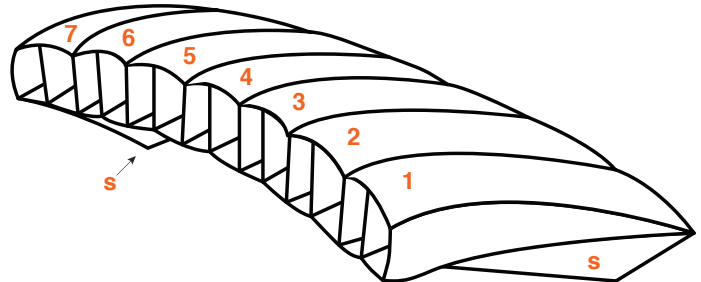

_____ or _____

Secondary Color (Cells 4 & Stabilizers)
 Standard Fabric _____ UltraLite Fabric _____

_____ or _____

UltraLite:

\$2620

Canopy Size:

- 190 230
- 200 240
- 210 250
- 220

UltraLite:

\$2840

Canopy Size:

- 260 290
- 270 300
- 280 310

Contact Apex BASE for additional sizes.
 Additional charges may apply.

Contact Apex for current availability.
 (Colors may vary by dye lot)

Color Pattern Option 2: