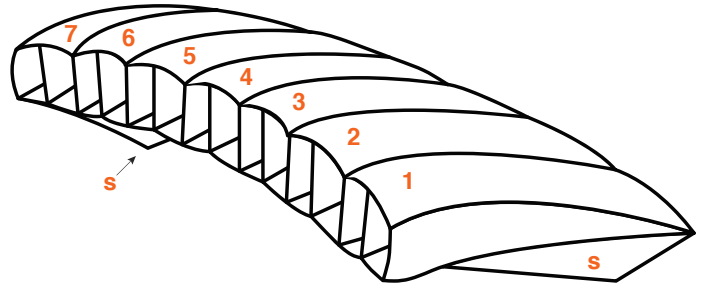

_____ or _____

Secondary Color (Cells 4 & Stabilizers)
 Standard Fabric _____ UltraLite Fabric _____

_____ or _____

Standard: UltraLite:

\$2370 \$2620

Canopy Size:

- 190 230
- 200 240
- 210 250
- 220

Standard: UltraLite:

\$2500 \$2840

Canopy Size:

- 260 290
- 270 300
- 280 310

Contact Apex BASE for additional sizes.
 Additional charges may apply.

Contact Apex for current availability.
 (Colors may vary by dye lot)

Color Pattern Option 2: