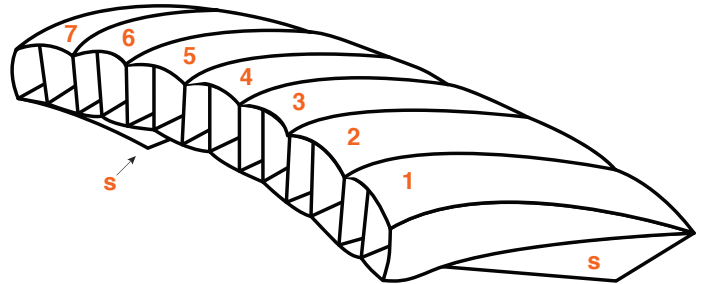

_____ or _____

Secondary Color (Cells 4 & Stabilizers)
 Standard Fabric _____ UltraLite Fabric _____

_____ or _____

UltraLite:

\$2620

Canopy Size:

- 190 230
- 200 240
- 210 250
- 220

UltraLite:

\$2840

Canopy Size:

- 260 290
- 270 300
- 280 310

Contact Apex BASE for additional sizes.
 Additional charges may apply.

Contact Apex for current availability.
 (Colors may vary by dye lot)

Color Pattern Option 2: