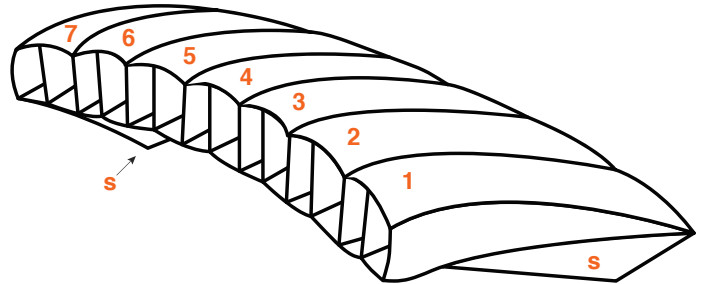

Standard Fabric Color choices:

Black, Red, Silver, White, Yellow, Orange, Kelly Green, Navy, Royal.

UltraLite Fabric Color choices:

Black, Silver, White

Standard: UltraLite:

\$2370 \$2620

Canopy Size:

- 190 230
- 200 240
- 210 250
- 220

Standard: UltraLite:

\$2500 \$2840

Canopy Size:

- 260 290
- 270 300
- 280 310

Contact Apex BASE for additional sizes.
 Additional charges may apply.

Contact Apex for current availability.
 (Colors may vary by dye lot)