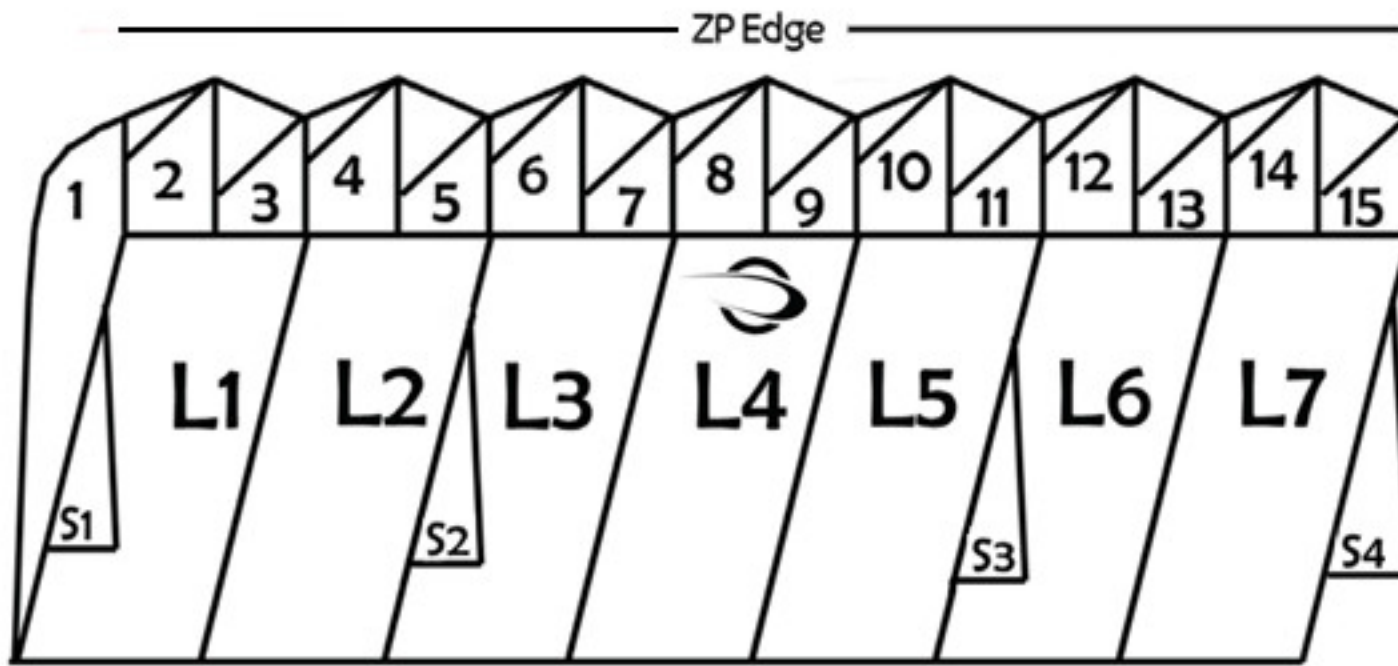

Colors

U1 _____	R1 _____
U2 _____	R2 _____
U3 _____	R3 _____
U4 _____	R4 _____
U5 _____	R5 _____
U6 _____	R6 _____
U7 _____	R7 _____
	R8 _____
L1 _____	R9 _____
L2 _____	R10 _____
L3 _____	R11 _____
L4 _____	R12 _____
L5 _____	R13 _____
L6 _____	R14 _____
L7 _____	R15 _____
	S1 _____
	S2 _____
ZP _____	S3 _____
	S4 _____

Options

Canopy Size

☐ 185 ☐ 205 ☐ 225 ☐ 235 ☐ 245 ☐ 255 ☐ 265 ☐ 285 ☐ 305

Canopy Material

☐ F111 ☐ Light Fabric*

Trim Tape

☐ White ☐ Black*

Line Type

☐ White dacron ☐ Black dacron* ☐ Spectra*

Line Connection

☐ Rapid links ☐ Soft links*

Main Slider / ☐ Black*

☐ Big Mesh
☐ Small Mesh
☐ Slow Slider*

Additional Slider / ☐ Black*

☐ Big Mesh*
☐ Small Mesh*
☐ Slow Slider*

* cost option

F111 Colour Options:

Black, Gold, Jade, Kelly Green, Fluro Orange, Fluro Green, Fluro Yellow, Turquoise, White, Navy Blue, Purple, Magenta, Red, Royal Blue, Grey, Light Blue, Spruce, Yellow, Pink

ZP Colours (Leading edge slats):

Black, Jade, Kelly Green, Fluro Orange, Fluro Green, Fluro Yellow, Turquoise, White, Navy Blue, Purple, Red, Royal Blue, Grey, Tangerine, Yellow, Pink

Light Colours

Black, White, Silver, Red

Comments