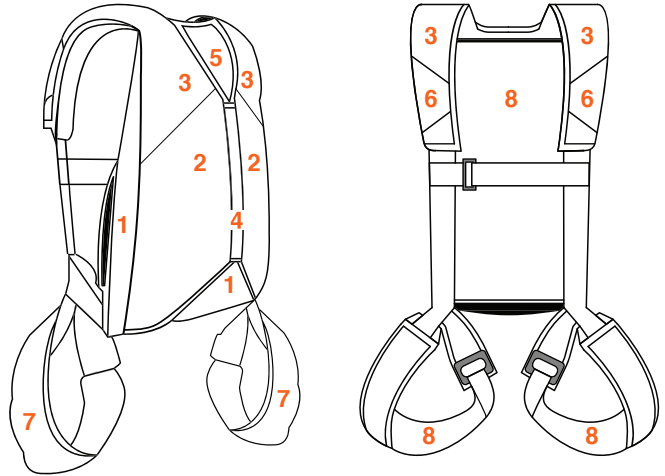

Customer Information

Name: _____

Email: _____

Age: _____

Number of Skydives: _____

Number of BASE Jumps: _____

Time in Sport: _____

Customer Measurements

Height: _____ Upper Thigh: _____

Weight: _____ Torso(Collar to Hip): _____

Waist: _____ Inseam: _____

Chest: _____

Visit apexbase.com for measurement guide.

Harness / Container Package Features

Integrated Risers, Non-articulated Harness with Aluminum Leg Hardware, Bottomless Corners, Hook Knife, EZ Grab Toggles, Lightweight Parapak Construction, 9' Bridle, Stash Bag Pocket

Buying a complete BASE kit?

Any order that includes both a new container and canopy is eligible for our package discount of $150. Items must be included in the same order, and must be compatible with one another.

Canopy Type/Size: _____

Harness Options

- ☐ Harness Container Package (See Features Above) **$1100.00**
- ☐ Articulated Harness w/ Hip Rings **$121.00**
- ☐ Phosphate Hardware (Dark Charcoal Color) **$71.50**
- ☐ Stainless Steel hardware (Non-articulated or Articulated) **$176.00**
- ☐ 3-Ring Risers (Cadmium or Phosphate) **$125.00**
- ☐ 3-Ring Risers (Stainless steel) **$160.00**

Container Options

- ☐ D30 Removable Spine Protector Pad **$30.00**
- ☐ SaddleBags (Zippered Leg Strap Storage Pockets) **$65.00**
- ☐ Magnet Bridle Guide (Shoulder/Bridle Magnet for Hand Held PC) **$47.00**
- ☐ Tie Dye Full **$295.00**
- ☐ Tie Dye Colors - Cordura (Light) _____ Dye (Dark) _____
- ☐ Pin Stripes (Pin Stripe Trim at Mud Flaps, Container Curve) **$71.50**
- ☐ Monogram on Mud Flap **BLOCK** - or - **SCRIPT** **$30.00**
- ☐ Text for Monogram: _____

Extras

- ☐ Stash Bag Deluxe **$60.00**
- ☐ WLO "What Line Over?" Toggles (Sub in place of EZ Grab) **$50.00**
- ☐ WLO "What Line Over?" + EZ Grab Toggles **$95.00**

Harness Color: Black Navy Royal Silver

- **1** Bottom Flap & Side Gusset _____
- **2** Side Flaps _____
- **3** Riser Covers _____
- **4** Pin Protector Flap _____
- **5** Top Flap _____
- **6** Mud Flap(Contrast w/ #3 Color for Best Look) _____
- **7** Leg Pad _____

PARAPAK COLORS

Black, Navy, Royal, Grey, Kelly Green, Red, Yellow, White, Teal, Orange
Contact for APEX for more color availability

- **8** Back Pad & Inside Leg Pads _____
- SaddleBags (Optional) _____

PARAPAK

Black, Navy, Royal, Grey, Kelly Green, Red, Yellow, White, Teal, Orange
Contact for APEX for more color availability

- Container _____
- Leg Pads _____
- Pin Protector Flap _____
- Pin Stripes (Optional) _____

TRIM TAPE

Black, Navy, Royal, Grey, Kelly Green, Red, Yellow, White, Teal, Orange
Contact for APEX for more color availability