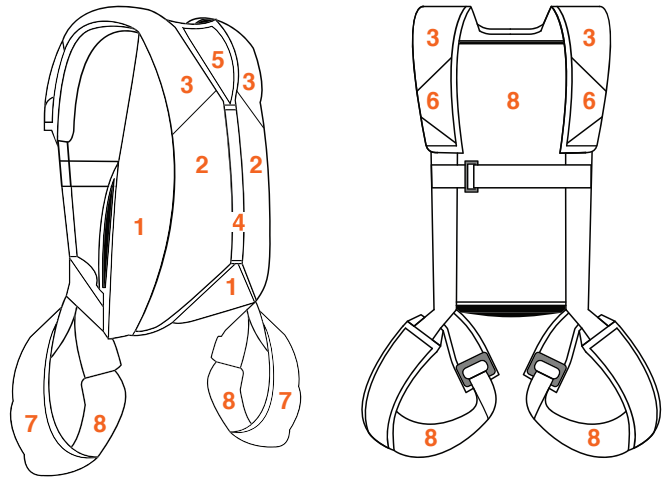

Customer Information

Name: _____
Email: _____
Age: _____
Number of Skydives: _____
Number of BASE Jumps: _____
Time in Sport: _____

Customer Measurements

Height: _____ Upper Thigh: _____
Weight: _____ Torso(Collar to Hip): _____
Waist: _____ Inseam: _____
Chest: _____ Visit apexbase.com for measurement guide.

Harness / Container Package Features

Integrated Risers, Non-articulated Harness with Cadmium Hardware, Bottomless Corners, Hook Knife, EZ Grab Toggles, Durable Cordura Exterior, 9' Bridle, Stash Bag Pocket

Buying a complete BASE kit?

Any order that includes both a new container and canopy is eligible for our package discount of $150. Items must be included in the same order, and must be compatible with one another.

Canopy Type/Size: _____

Harness Options

- ☐ Harness Container Package (See Features Above) **$1100.00**
- ☐ Articulated Harness w/ Hip Rings **$121.00**
- ☐ Phosphate Hardware (Dark Charcoal Color) **$71.50**
- ☐ Stainless Steel hardware (Non-articulated or Articulated) **$176.00**
- ☐ 3-Ring Risers (Cadmium or Phosphate) **$125.00**
- ☐ 3-Ring Risers (Stainless steel) **$160.00**

Container Options

- ☐ D30 Removable Spine Protector Pad **$30.00**
- ☐ SaddleBags (Zippered Leg Strap Storage Pockets) **$65.00**
- ☐ Magnet Bridle Guide (Shoulder/Bridle Magnet for Hand Held PC) **$47.00**
- ☐ Tie Dye Full **$295.00**
- ☐ Tie Dye Colors - Cordura (Light) _____ Dye (Dark) _____
- ☐ Pin Stripes (Pin Stripe Trim at Mud Flaps, Container Curve) **$71.50**
- ☐ Monogram on Mud Flap **B BLOCK** - or - **SCRIP7** **$30.00**
- ☐ Text for Monogram: _____

Extras

- ☐ Stash Bag Deluxe **$60.00**
- ☐ WLO "What Line Over?" Toggles (Sub in place of EZ Grab) **$50.00**
- ☐ WLO "What Line Over?" + EZ Grab Toggles **$95.00**

Harness Color: Black Navy Royal Silver

- **1** Bottom Flap & Side Gusset _____
- **2** Side Flaps _____
- **3** Riser Covers _____
- **4** Pin Protector Flap _____
- **5** Top Flap _____
- **6** Mud Flap(Contrast w/ #3 Color for Best Look) _____
- **7** Leg Pad _____

Black, Navy, Royal, Grey, Kelly Green, Red, Yellow, White, Teal, Orange
Contact for APEX for more color availability

CORDURA COLORS

- **8** Back Pad & Inside Leg Pads _____
- SaddleBags (Optional) _____

Black, Navy, Royal, Grey, Kelly Green, Red, Yellow, White, Teal, Orange
Contact for APEX for more color availability

PARAPAK

- Container _____
- Leg Pads _____
- Pin Protector Flap _____
- Pin Stripes (Optional) _____

Black, Navy, Royal, Grey, Kelly Green, Red, Yellow, White, Teal, Orange
Contact for APEX for more color availability

TRIM TAPE