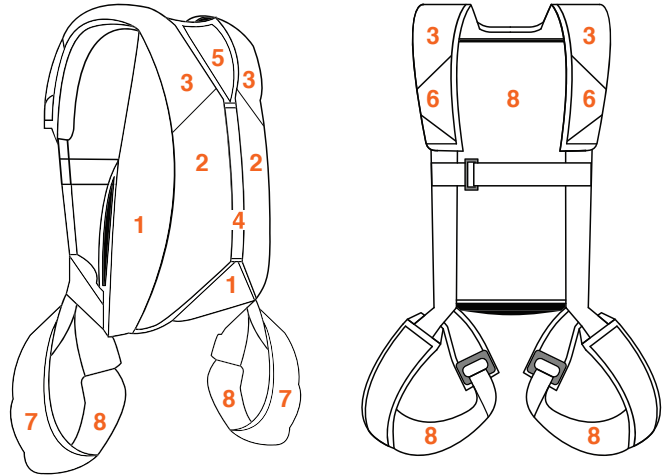

Customer Information

Name: _____
Email: _____
Age: _____
Number of Skydives: _____
Number of BASE Jumps: _____
Time in Sport: _____

Customer Measurements

Height: _____ Upper Thigh: _____
Weight: _____ Torso(Collar to Hip): _____
Waist: _____ Inseam: _____
Chest: _____ Visit apexbase.com for measurement guide.

Harness / Container Package Features

Integrated Risers, Non-articulated Harness with Aluminum Leg Hardware, Bottomless Corners, Hook Knife, EZ Grab Toggles, Lightweight Parapak Construction, 9' Bridle, Stash Bag Pocket

Buying a complete BASE kit?

Any order that includes both a new container and canopy is eligible for our package discount of $150. Items must be included in the same order, and must be compatible with one another.

Canopy Type/Size: _____

Harness Options

- ☐ Harness Container Package (See Features Above) **$1100.00**
- ☐ Articulated Harness w/ Hip Rings **$121.00**
- ☐ Phosphate Hardware (Dark Charcoal Color) **$71.50**
- ☐ Stainless Steel hardware (Non-articulated or Articulated) **$176.00**
- ☐ 3-Ring Risers (Cadmium or Phosphate) **$125.00**
- ☐ 3-Ring Risers (Stainless steel) **$160.00**

Container Options

- ☐ D30 Removable Spine Protector Pad **$30.00**
- ☐ SaddleBags (Zippered Leg Strap Storage Pockets) **$65.00**
- ☐ Magnet Bridle Guide (Shoulder/Bridle Magnet for Hand Held PC) **$47.00**
- ☐ Tie Dye Full **$295.00**
- ☐ Tie Dye Colors - Cordura (Light) _____ Dye (Dark) _____
- ☐ Pin Stripes (Pin Stripe Trim at Mud Flaps, Container Curve) **$71.50**
- ☐ Monogram on Mud Flap **BLOCK** - or - *SCRIPT* **$30.00**
- ☐ Text for Monogram: _____

Extras

- ☐ Stash Bag Deluxe **$60.00**
- ☐ WLO "What Line Over?" Toggles (Sub in place of EZ Grab) **$50.00**
- ☐ WLO "What Line Over?" + EZ Grab Toggles **$95.00**

Harness Color: Black Navy Royal Silver

- **1** Bottom Flap & Side Gusset _____
- **2** Side Flaps _____
- **3** Riser Covers _____
- **4** Pin Protector Flap _____
- **5** Top Flap _____
- **6** Mud Flap(Contrast w/ #3 Color for Best Look) _____
- **7** Leg Pad _____

PARAPAK COLORS

Black, Navy, Royal, Grey, Kelly Green, Red, Yellow, White, Teal, Orange
Contact for APEX for more color availability

- **8** Back Pad & Inside Leg Pads _____
- SaddleBags (Optional) _____

PARAPAK

Black, Navy, Royal, Grey, Kelly Green, Red, Yellow, White, Teal, Orange
Contact for APEX for more color availability

- Container _____
- Leg Pads _____
- Pin Protector Flap _____
- Pin Stripes (Optional) _____

TRIM TAPE

Black, Navy, Royal, Grey, Kelly Green, Red, Yellow, White, Teal, Orange
Contact for APEX for more color availability