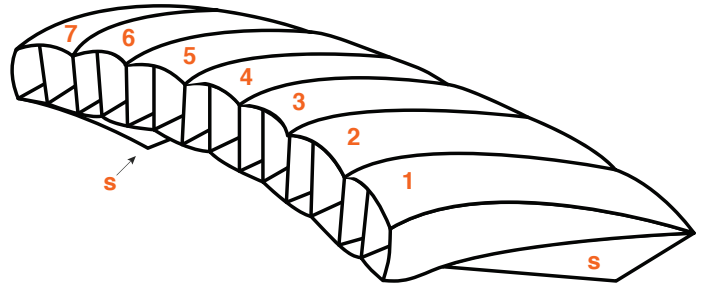

Customer Information

Name: _____
Email: _____
Age: _____
Number of Skydives: _____
Number of BASE Jumps: _____
Time in Sport: _____

UltraLite:

☐

$2700
All sizes

Standard Features Include:

- PN9 UltraLite Fabric
- 3 Bottom Surface Vents and Valves
- Lightweight Top Load Tail Pocket*
- Large-Mesh Slider*
- White with Red (Tailgate Friendly) Lines*
- Two Toggle Settings
- Two Brake Settings
- Multi 2 Tail Pocket Support System
- #5 Stainless Steel Links with Covers

Canopy Size:

☐ 190	☐ 200	☐ 210	☐ 220
☐ 230	☐ 240	☐ 250	☐ 260
☐ 270	☐ 280	☐ 290	☐ 300
☐ 310	Contact Apex BASE for additional sizes. Additional charges may apply.		

Buying a complete BASE kit?

Any order that includes both a new container and canopy is eligible for our package discount of $150. Items must be included in the same order, and must be compatible with one another.

*Options:

- ☐ Traditional Tail Pocket - No Additonal Charge
- ☐ Black w/ Red (Tailgate Friendly) Lines - No Additional Charge
- ☐ Small Mesh Slider - No Additional Charge
- ☐ RAS Remove-A-Slider with Soft Links +$229

UltraLite Fabric Color choices:

Black, Red, Silver, White

Contact Apex for current availability.
(Colors may vary by dye lot)

Color Pattern Option 1:

Primary Color (Cells 1, 2, 3, 5, 6, 7)
UltraLite Fabric

_____

Secondary Color (Cells 4 & Stabilizers)
UltraLite Fabric

_____