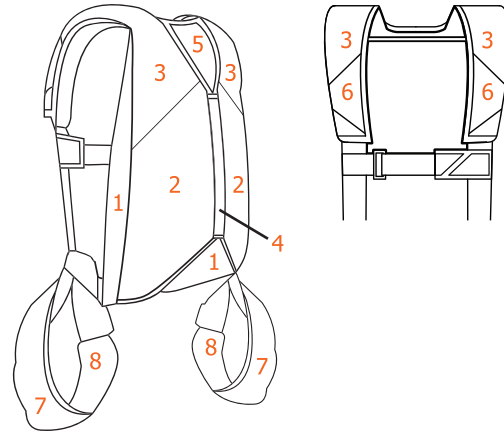

Customer Information

Name: _____

Email: _____

Harness / Container Package Features

Integrated Risers, Non-articulated Harness with Cadmium Hardware, Bottomless Corners, Hook Knife, EZ Grab Toggles, 1" Chest Strap, Lightweight Parapak Construction, 9' Bridle, Stash Bag Pocket, & Apex BASE T-Shirt.

Canopy* / Container Package Features

Harness / Container Package, Apex BASE Canopy (Any size), Deluxe Stash Bag, Field Kit.

* Please fill out canopy order form

Canopy Type / Size _____

Harness Options

Harness Container Package (See Features Above)	1074.00
Articulated Harness w/ Hip Rings	121.00
Phosphate Hardware (Dark Charcoal Color)	71.50
Stainless Steel hardware (Non-articulated - or - Articulated)	176.00
3-Ring Risers (Cadmium or Phosphate)	125.00
3-Ring Risers (Stainless Steel)	160.00

Container Options

D30 Removable Spine Protector Pad	30.00
SaddleBags (Zippered Leg Strap Storage Pockets)	65.00
Magnet Bridle Guide (Shoulder/Bridle Magnet for Hand Held PC)	47.00
Tie Dye Full	295.00
Tie Dye Colors - Cordura (Light) _____ Dye (Dark) _____	
Pin Stripes (Pin Stripe Trim at Mud Flaps, Container Curve)	71.50
Monogram on Mud Flap BLOCK - or - <i>SCRIPT</i>	30.00
Text for Monogram _____	

Extras

Stash Bag Accessory Kit (Removable Shoulder Pads & Waist Belt)	40.50
WLO "What Line Over?" Toggles (Sub in Place of EZ Grab)	45.00
WLO "What Line Over?" + EZ Grab Toggles	90.00

Harness Color: Black Navy Royal Silver

- **1** Bottom Flap & Side Gusset _____
- **2** Side Flaps _____
- **3** Riser Covers _____
- **4** Pin Protector Flap _____
- **5** Top Flap _____
- **6** Mud Flap (Contrast w/ #3 Color for Best Look) _____
- **7** Leg Pad _____

PARAPAK COLORS

Black, Navy, Royal, Grey, Kelly Green, Red, Yellow, White Teal, Orange
Contact for APEX for other color availability