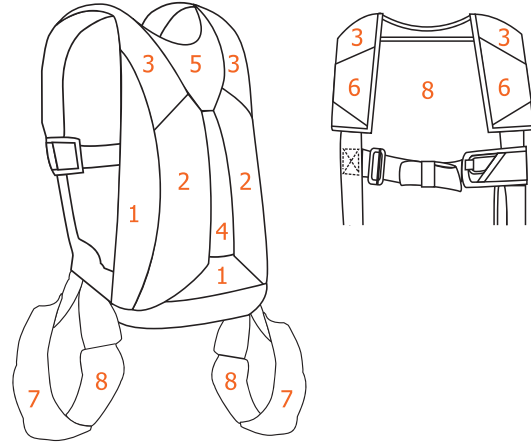

Harness Container Package (See Features Above)	1074.00
Articulated Harness w/ Hip Rings	121.00
Phosphate Hardware (Dark Charcoal Color)	71.50
Stainless Steel hardware (Non-articulated - or - Articulated)	176.00
3-Ring Risers (Cadmium or Phosphate)	125.00
3-Ring Risers (Stainless Steel)	160.00

Container Options

D30 Removable Spine Protector Pad	30.00
SaddleBags (Zippered Leg Strap Storage Pockets)	65.00
Magnet Bridle Guide (Shoulder/Bridle Magnet for Hand Held PC)	47.00
Tie Dye Full	295.00
Tie Dye Colors - Cordura (Light) _____ Dye (Dark) _____	
Pin Stripes (Pin Stripe Trim at Mud Flaps, Container Curve)	71.50
Monogram on Mud Flap BLOCK - or - <i>SCRIPT</i>	30.00
Text for Monogram _____	

Extras

Stash Bag Accessory Kit (Removable Shoulder Pads & Waist Belt)	40.50
WLO "What Line Over?" Toggles (Sub in Place of EZ Grab)	45.00
WLO "What Line Over?" + EZ Grab Toggles	90.00

For a detailed estimate, or to place an order, complete the above Order Form, as well as the Customer Information sheet. Please send both to Apex BASE and we will confirm current pricing.